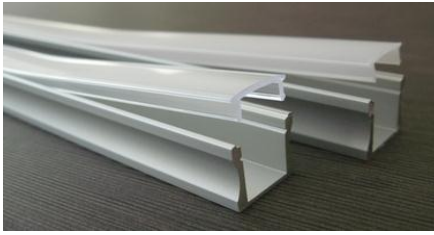

PROFIL ALU

Aluminium led profil

Diffuseur en PMMA à choix

Longueur des profils 1 à 2m

Article n°	Photos	Dimension	Diffuseur PMMA		
			transparent	semi claire	mate
LOT-ALP001			ok	ok	ok
LOT-ALP002			ok	ok	ok
LOT-ALP002-RL			ok	/	/
LOT-ALP003			ok	ok	ok
LOT-ALP004			ok	ok	ok
LOT-ALP004-RL			ok	/	/
LOT-ALP005			/	ok	ok
LOT-ALP007			ok	ok	ok
LOT-ALP008			/	ok	ok
LOT-ALP009			/	/	ok

PROFIL ALU

Article n°	Photos	Dimension	Diffuseur PMMA		
			transparent	semi claire	mate
LOT-ALP015			ok	ok	ok
LOT-ALP017			ok	ok	ok
LOT-ALP018			ok	ok	ok
LOT-ALP021			ok	ok	ok
LOT-ALP022			ok	ok	ok
LOT-ALP023			ok	ok	ok